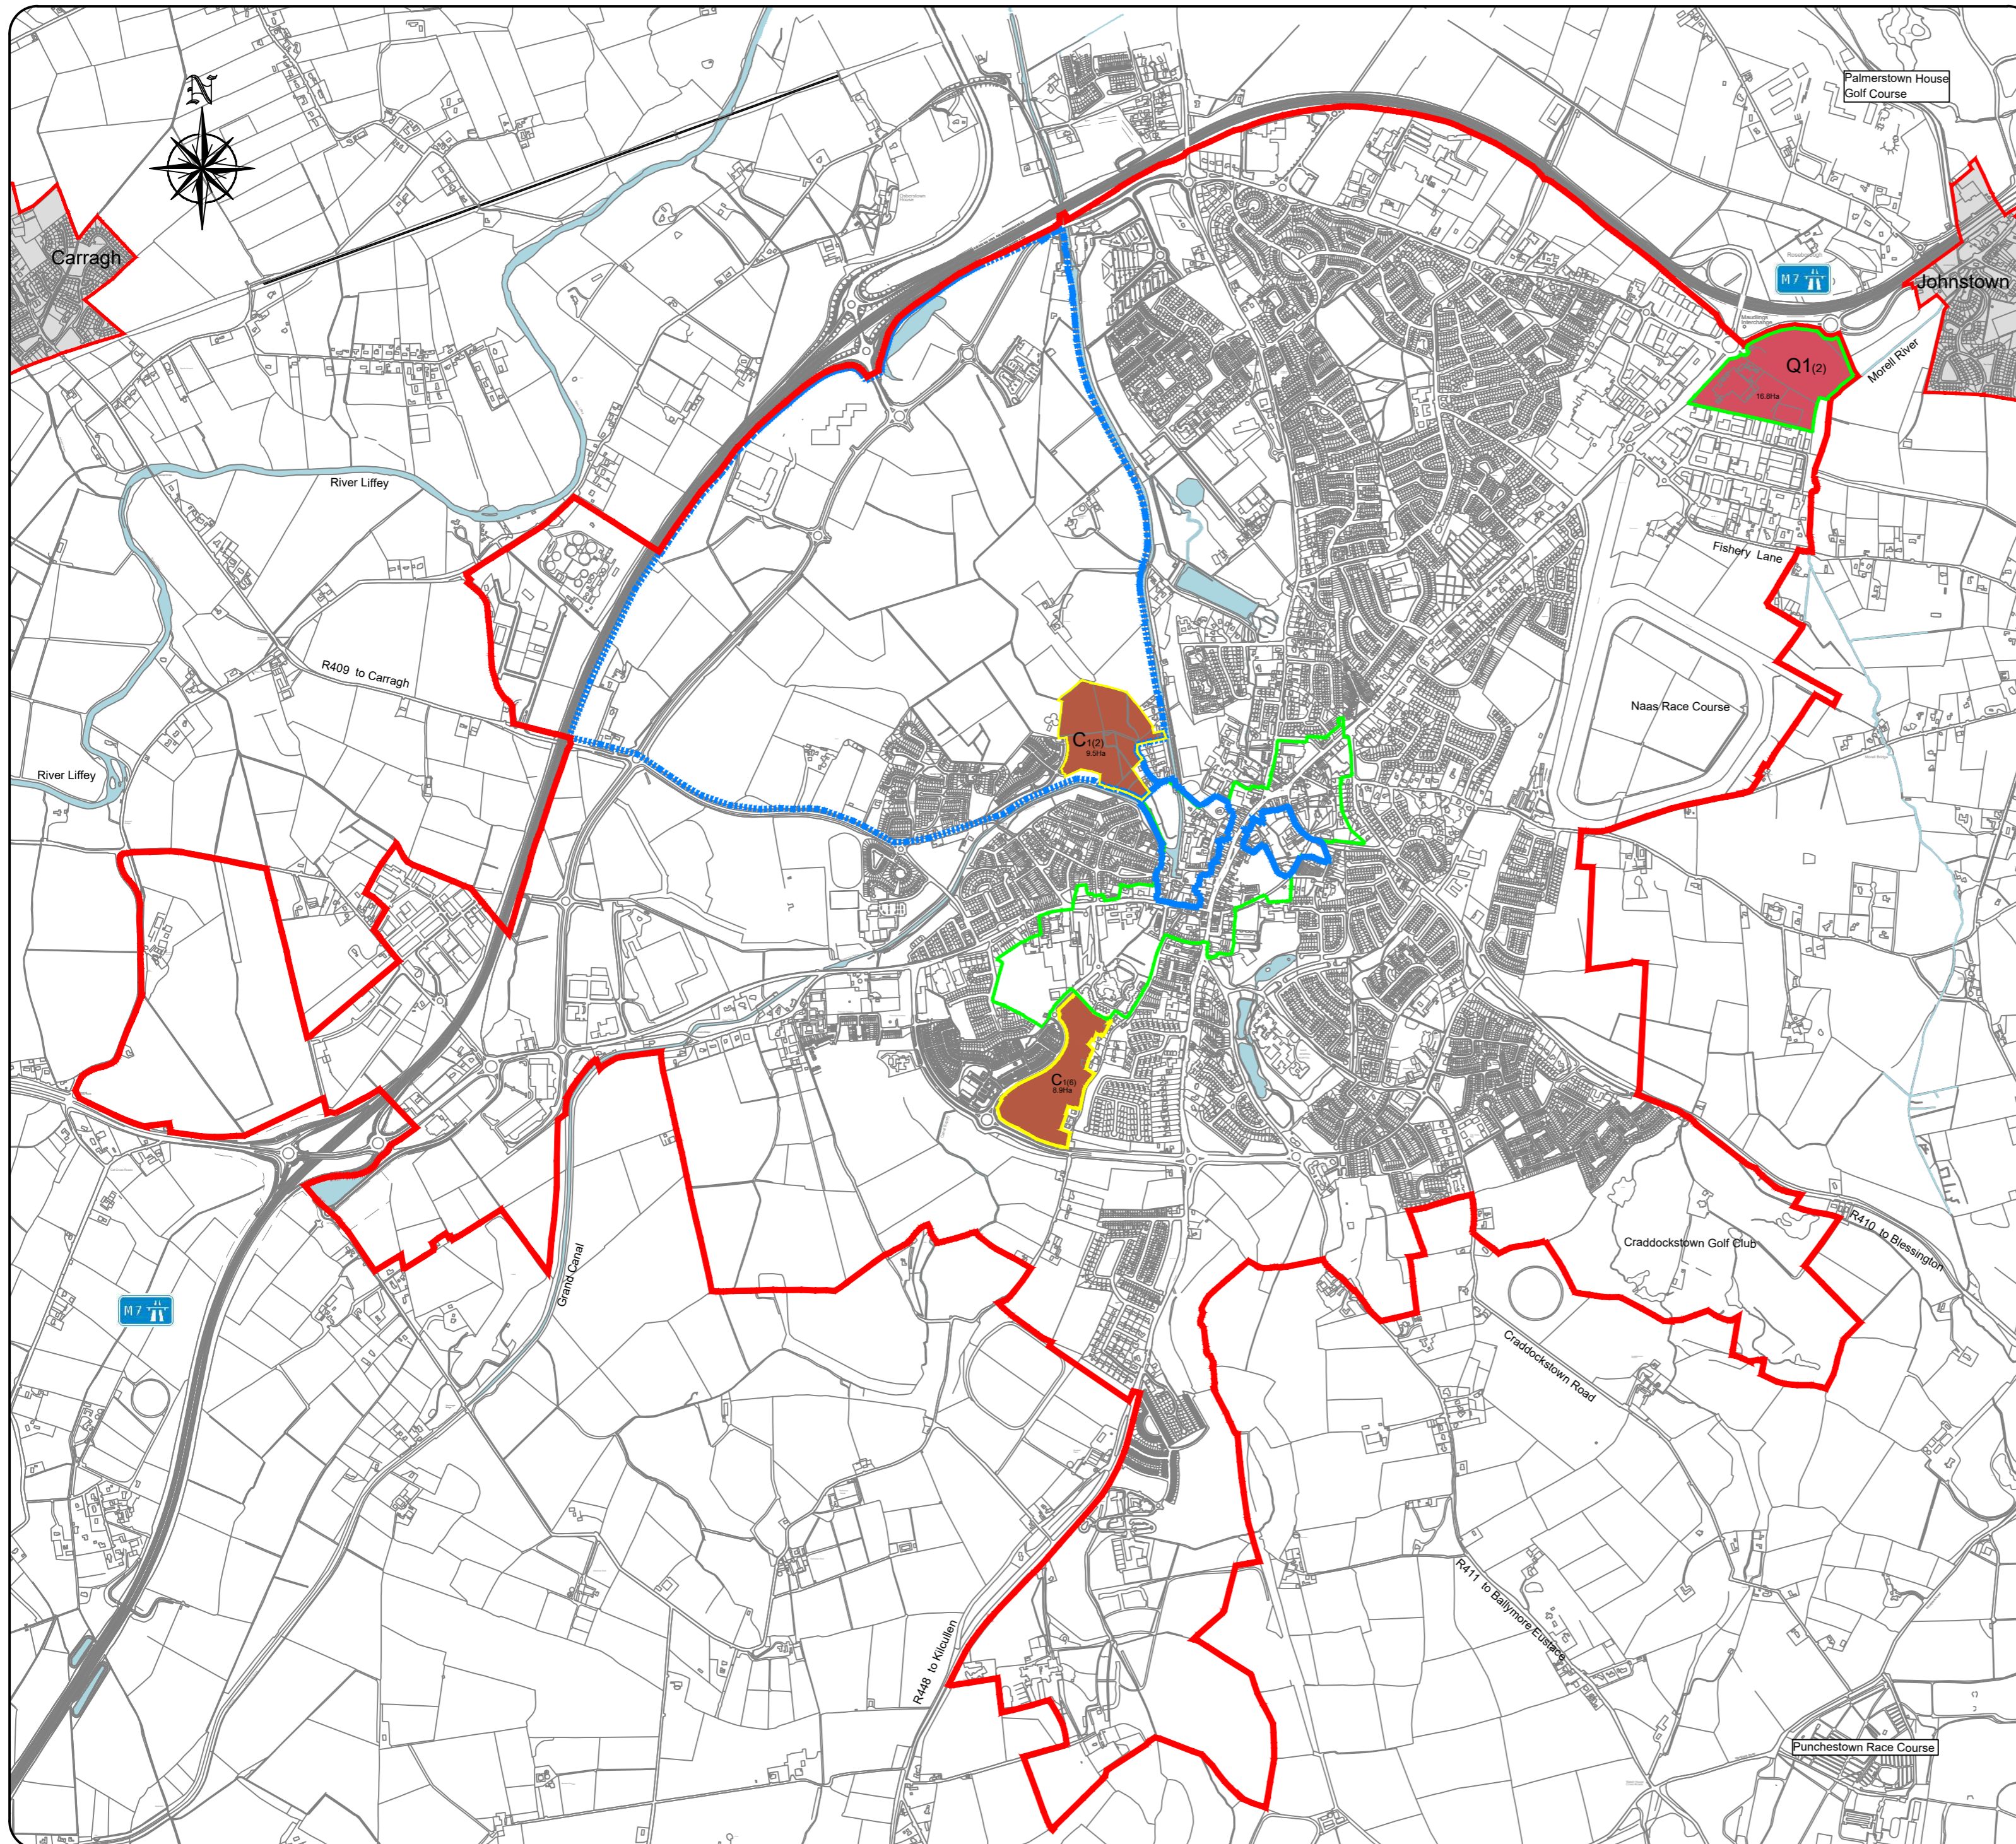

Kildare County Council  
 Planning Department  
 Áras Chill Dara,  
 Devoy Park, Naas,  
 Co Kildare.

Draft Naas Local Area Plan  
 2019 - 2023

Legend :

- Local Area Plan Boundary
- C1: New Residential (~~Tier 1 Lands~~)
- Q: Enterprise & Employment
- River/Canal/Lakes
- Lands Subject to Masterplan
- Key Development Areas
- Regeneration Lands

Regeneration Lands, Masterplan Areas  
 & Key Development Areas

Scale:	N.T.S.	Map Ref.:	8.1
Date:	April 2019	Drawing No.:	200/18/916
© Ordnance Survey Ireland. All rights reserved. Licence No.: 2019/26/CCMA (Kildare County Council)	Drawn by: NH	Checked by: LC	

This drawing is to be read in  
 conjunction with the written statement